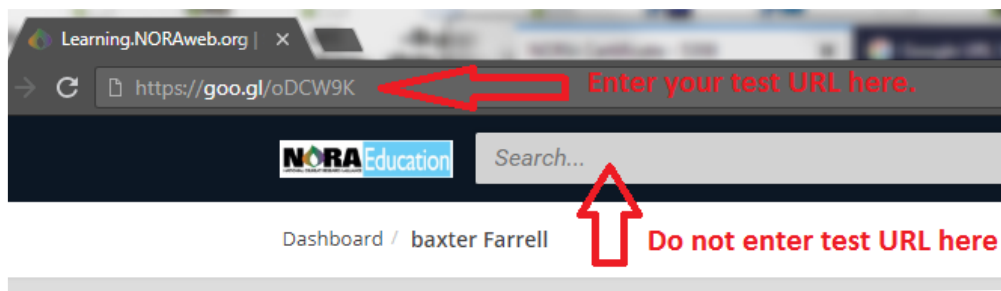

Silver Certification Test

1 Student **MUST** have an active account at **Learning.NORAweb.org**.

---

2 Student **MUST** be logged-into their account prior to proceeding.

---

3 Enter the test URL in the address window at the top of your browser.

Do not enter it in the NORA Education Search window.