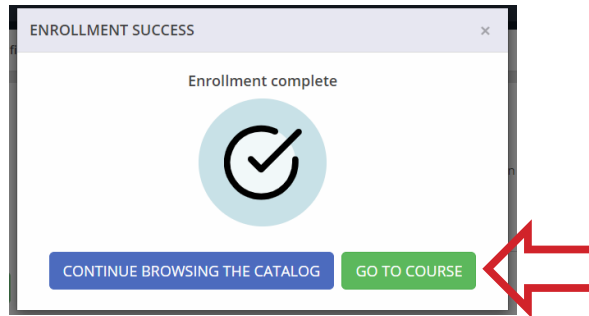

Bronze Certification Test

1 Student **MUST** have an active account at **Learning.NORAweb.org**.

2 Student **MUST** be logged-into their account prior to proceeding.

3 In your account click on the **Online Courses** box

4 Click **Bronze Certification**

5 Click **ADD TO ROSTER**

6 Click
GO TO COURSE

7 Click
START COURSE

8 Click
START

 Duration: **185 min**
Number of questions: **75**
Questions are shown: **All in one page**
So far you have done this test **0 times**
You can take the test **1 more time**