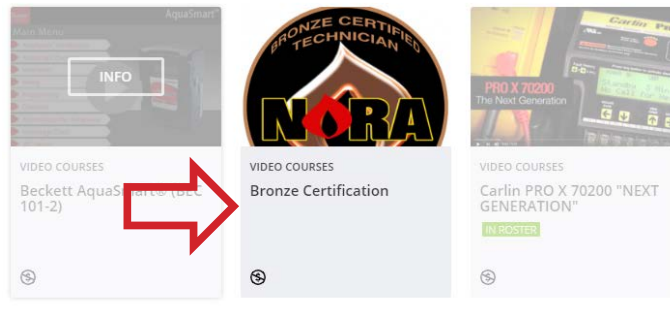

Bronze Certification Test

1 Student **MUST** have an active account at **Learning.NORAweb.org**.

2 Student **MUST** be logged-into their account prior to proceeding.

3 In your account click on the **Online Courses** box

4 Click **Bronze Certification**

5 Click **ADD TO ROSTER**

6 Click
GO TO COURSE

7 Click
START COURSE

8 Click
START

 Duration: **185 min**
Number of questions: **75**
Questions are shown: **All in one page**
So far you have done this test **0 times**
You can take the test **1 more time**